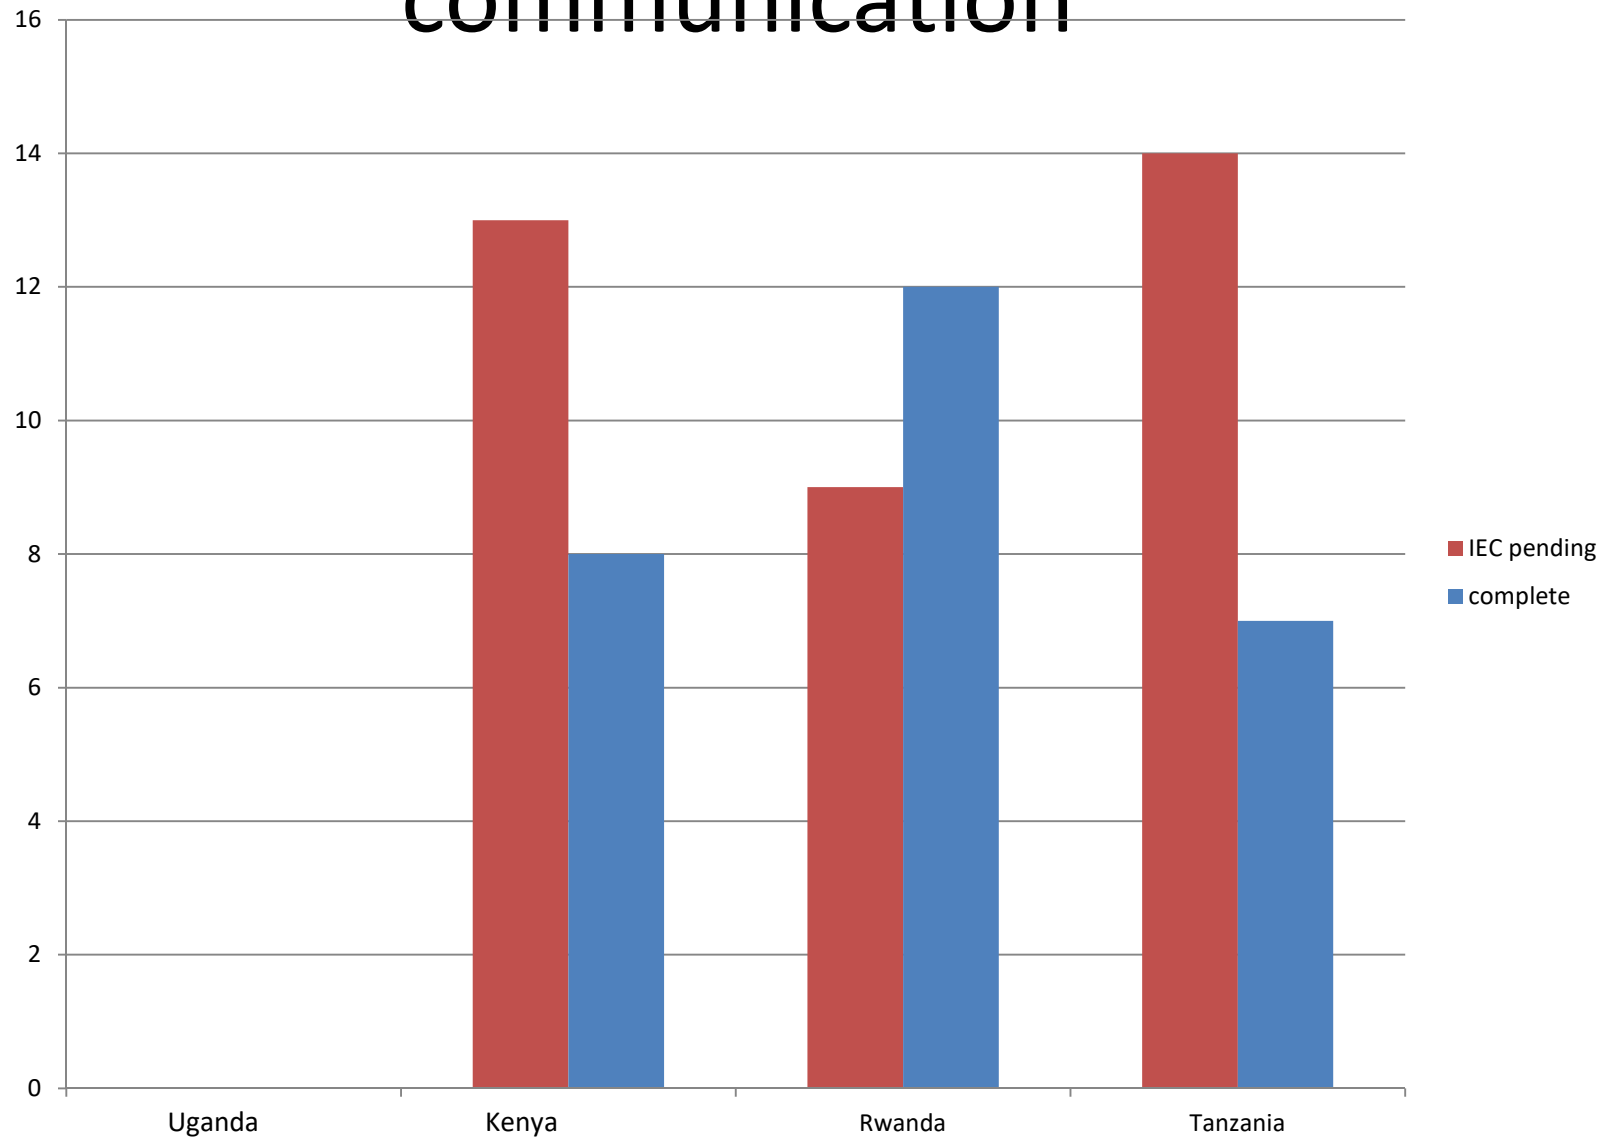

SARE Recap

Country Scores

- Kenya – 0,5
- Ethiopia – 0,5
- Tanzania – 1,5
- Rwanda – 0

COUNTRY FREE FROM DOG-TRANSMITTED RABIES

COUNTRY ENDEMIC FOR DOG-TRANSMITTED RABIES

Legislation

Data collection and analysis

Laboratory Diagnosis

Information, Education and communication

Prevention and Control

Dog population management

Cross cutting issues

Total Activities pending and complete