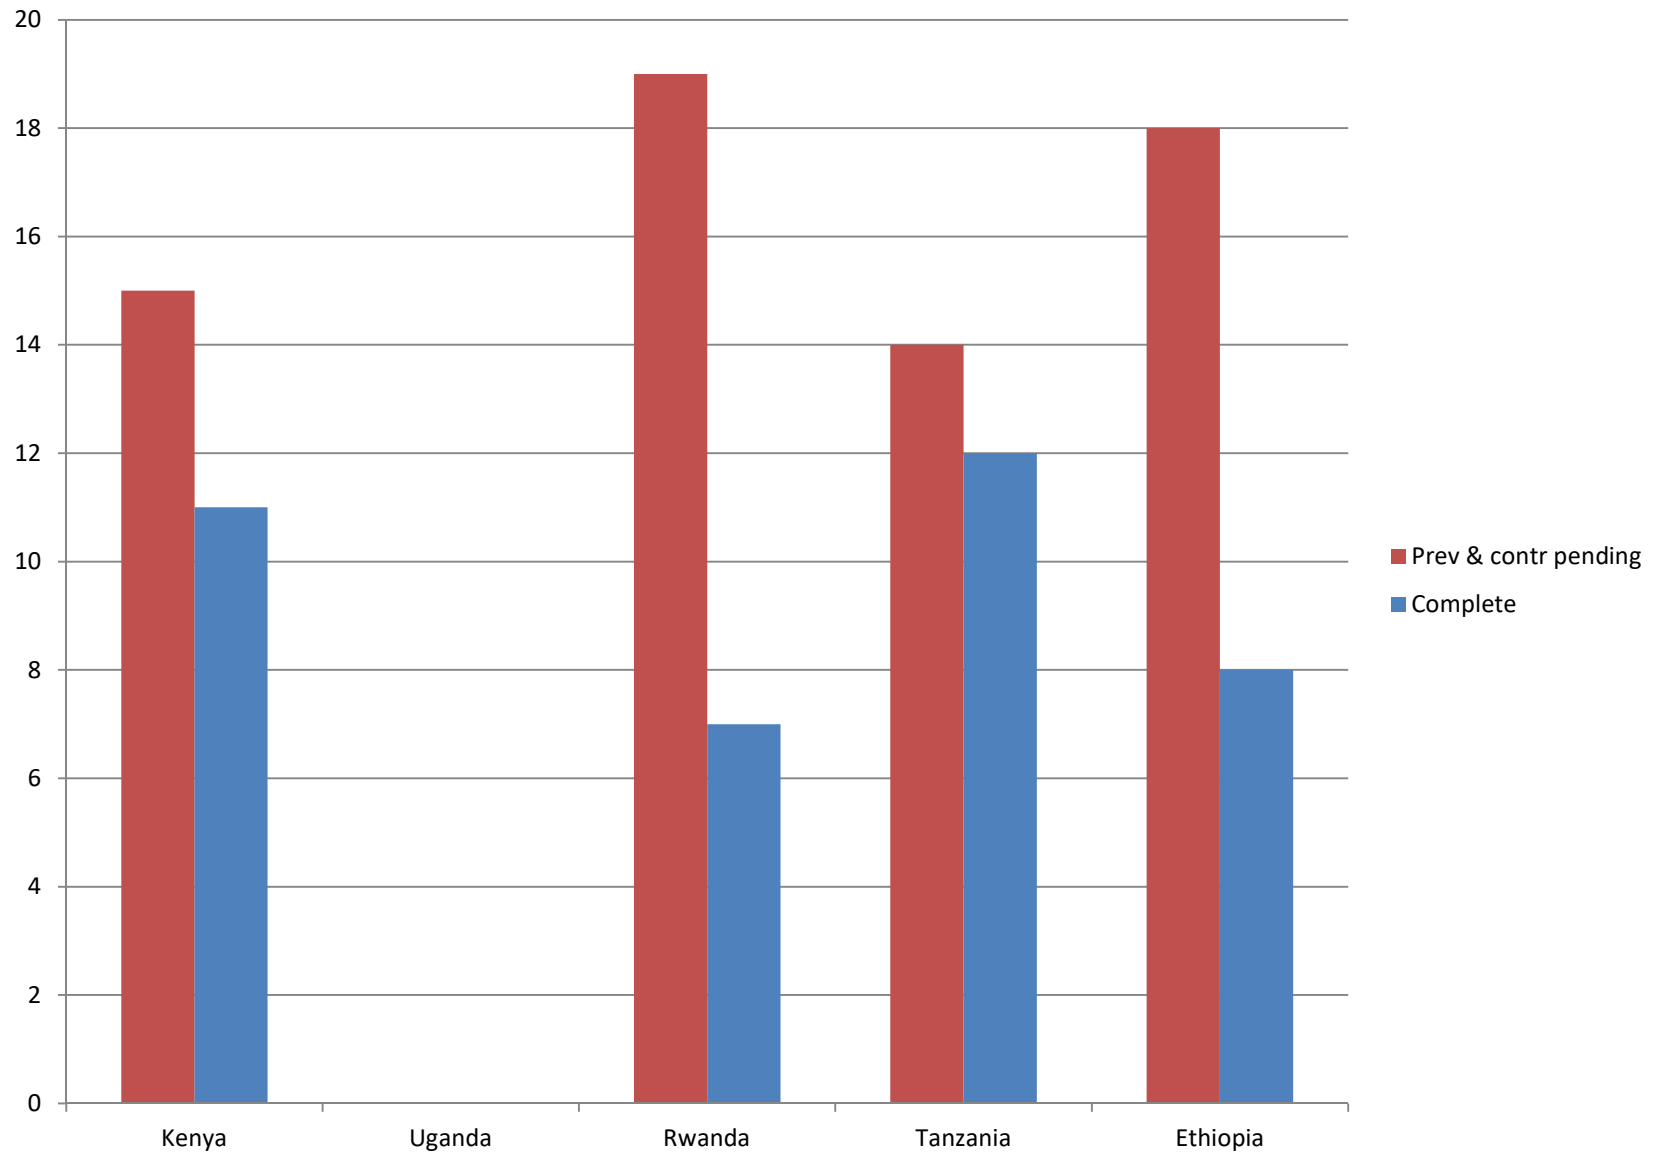

SARE Recap

Country Scores

- Kenya – 0,5
- Ethiopia – 0,5
- Tanzania – 1,5
- Rwanda – 0

COUNTRY FREE FROM DOG-TRANSMITTED RABIES

COUNTRY ENDEMIC FOR DOG-TRANSMITTED RABIES

Legislation

Data collection and analysis

Laboratory Diagnosis

Information, Education and communication

Prevention and Control

Dog population management

Cross cutting issues

Total Activities pending and complete