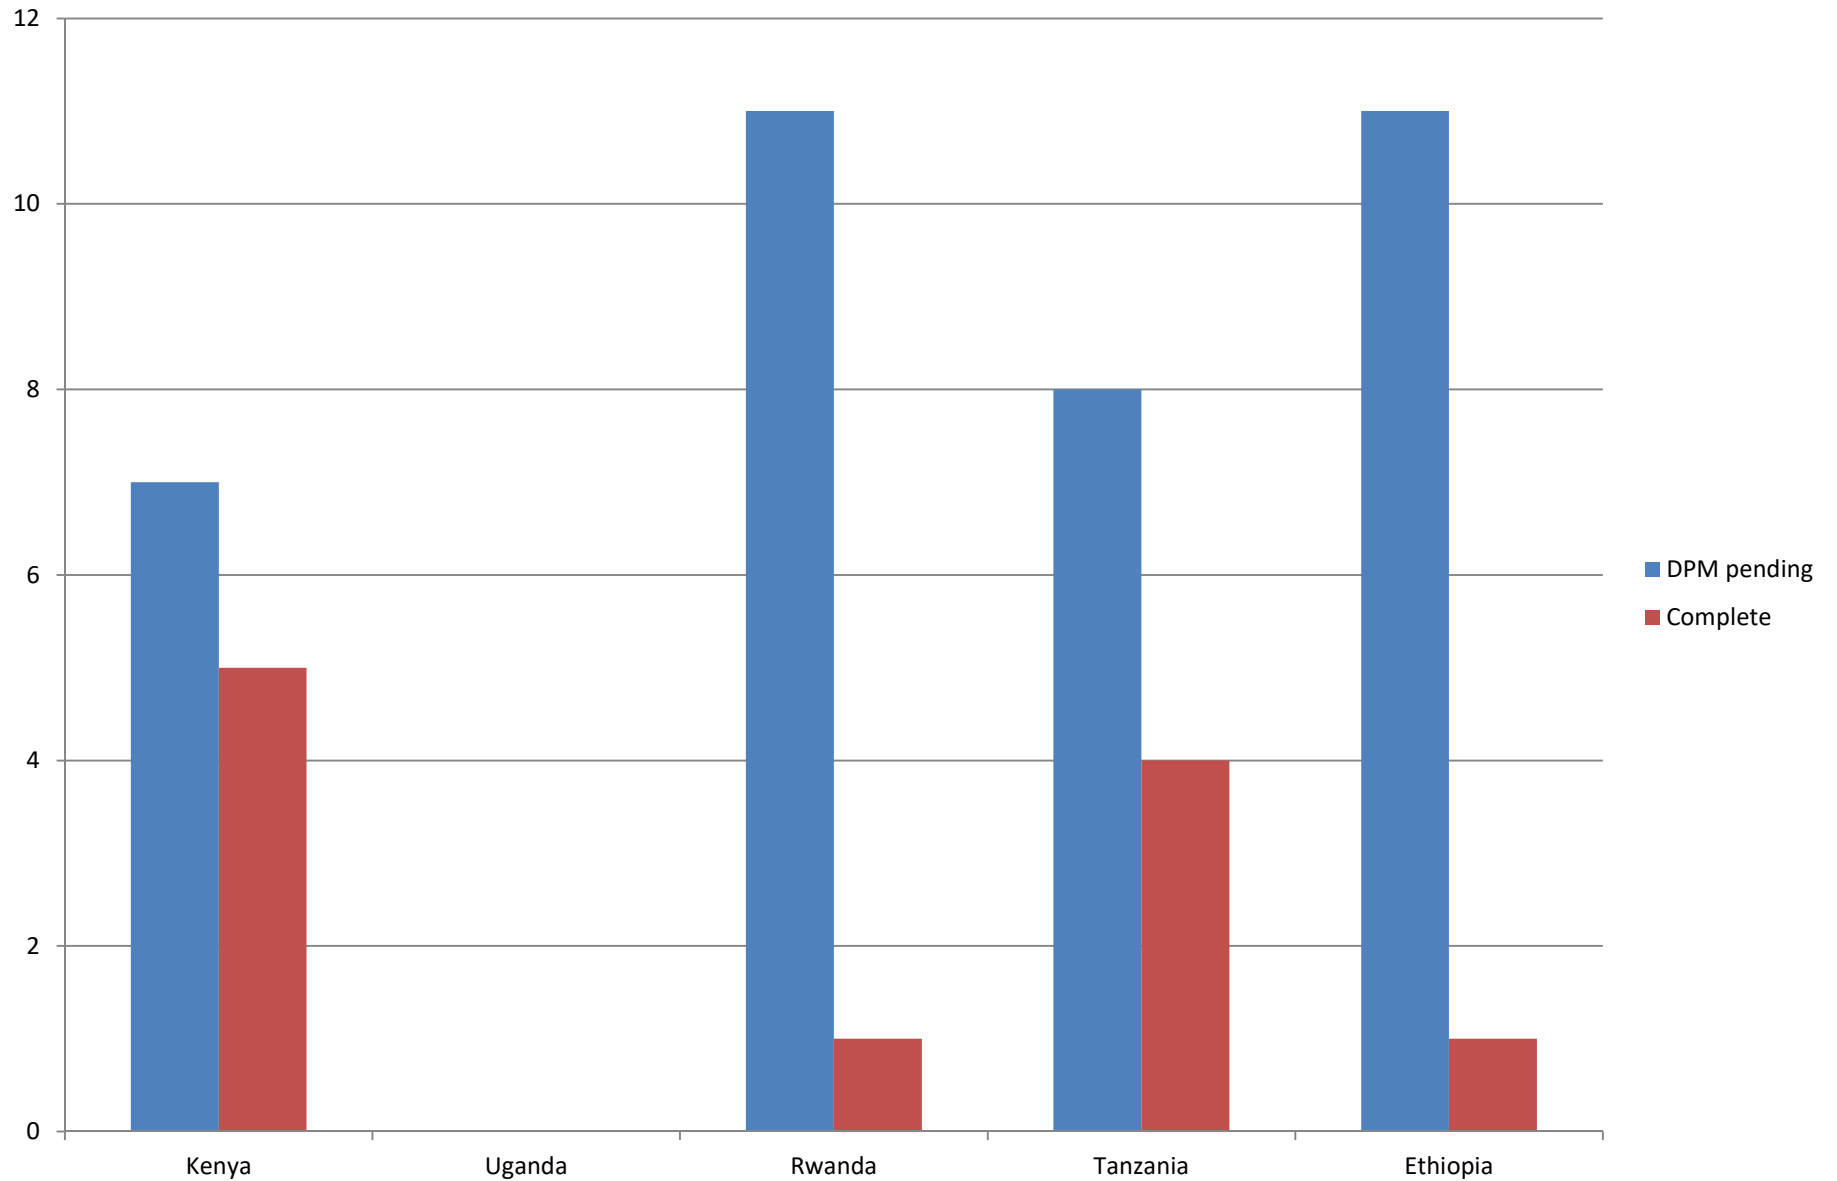

SARE Recap

Country Scores

- Kenya – 0,5
- Ethiopia – 0,5
- Tanzania – 1,5
- Rwanda – 0

COUNTRY FREE FROM DOG-TRANSMITTED RABIES

COUNTRY ENDEMIC FOR DOG-TRANSMITTED RABIES

Legislation

Data collection and analysis

Laboratory Diagnosis

Information, Education and communication

Prevention and Control

Dog population management

Cross cutting issues

Total Activities pending and complete