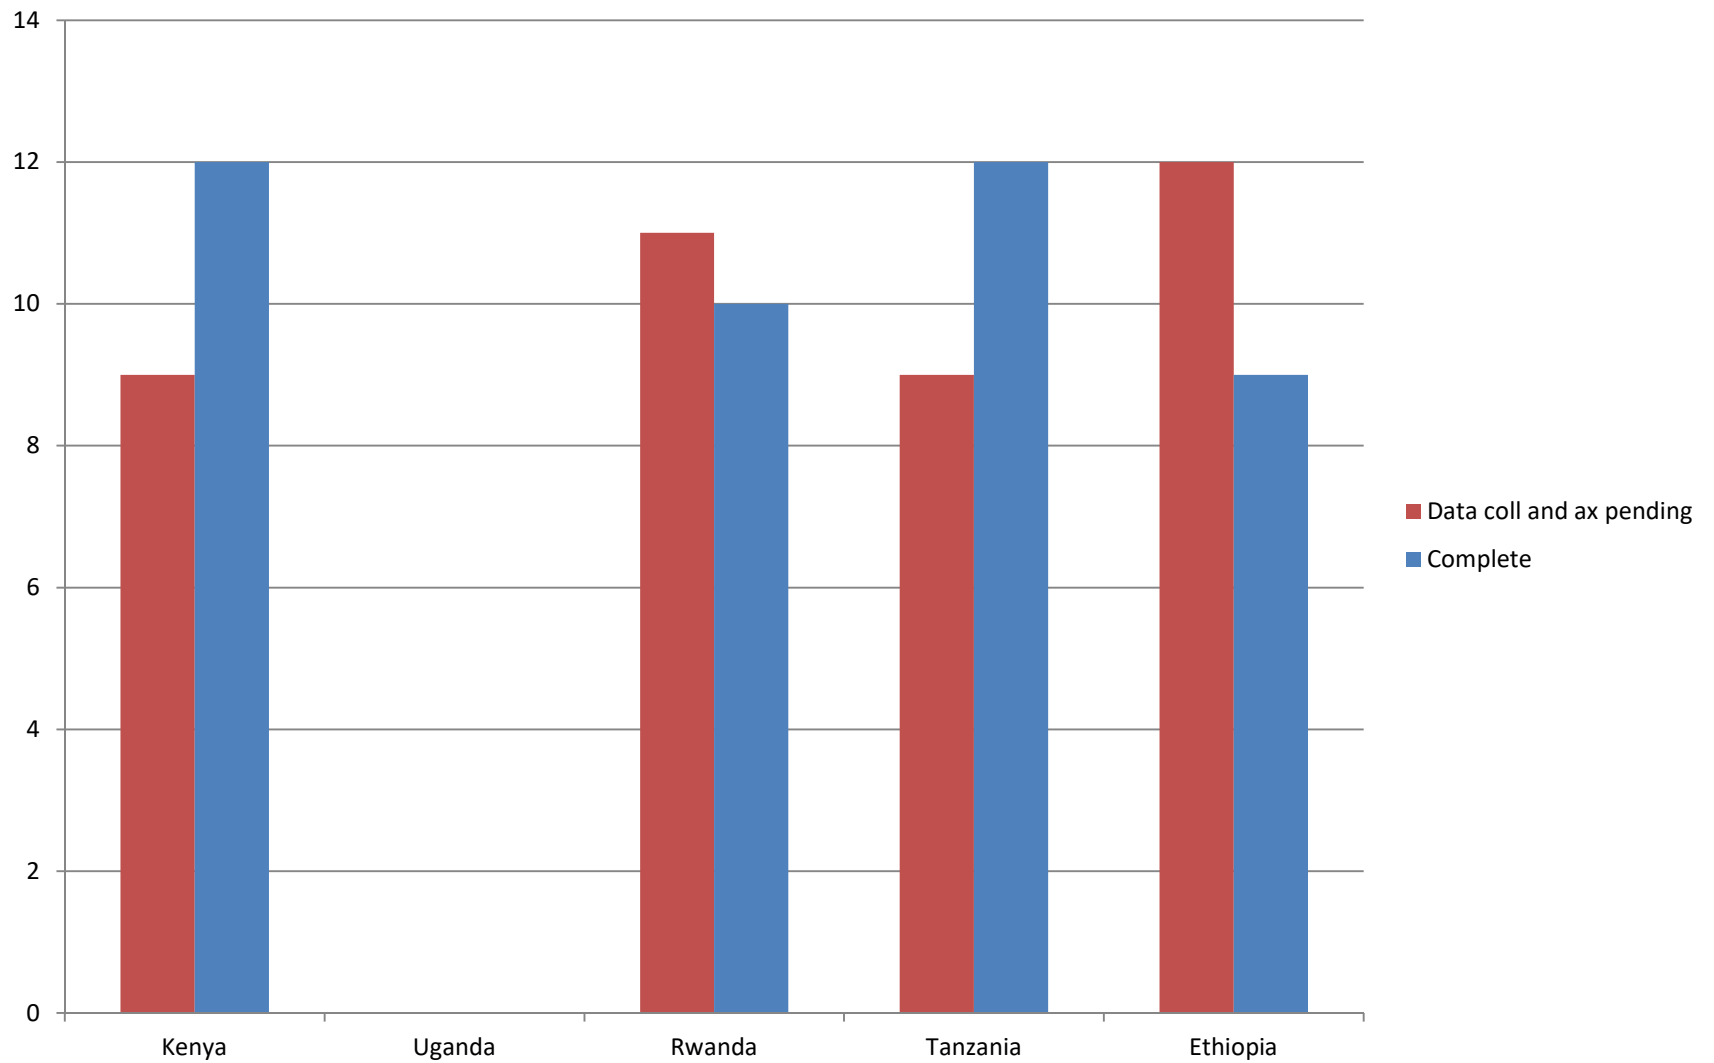

SARE Recap

Country Scores

- Kenya – 0,5
- Ethiopia – 0,5
- Tanzania – 1,5
- Rwanda – 0

COUNTRY FREE FROM DOG-TRANSMITTED RABIES

COUNTRY ENDEMIC FOR DOG-TRANSMITTED RABIES

Legislation

Data collection and analysis

Laboratory Diagnosis

Information, Education and communication

Prevention and Control

Dog population management

Cross cutting issues

Total Activities pending and complete