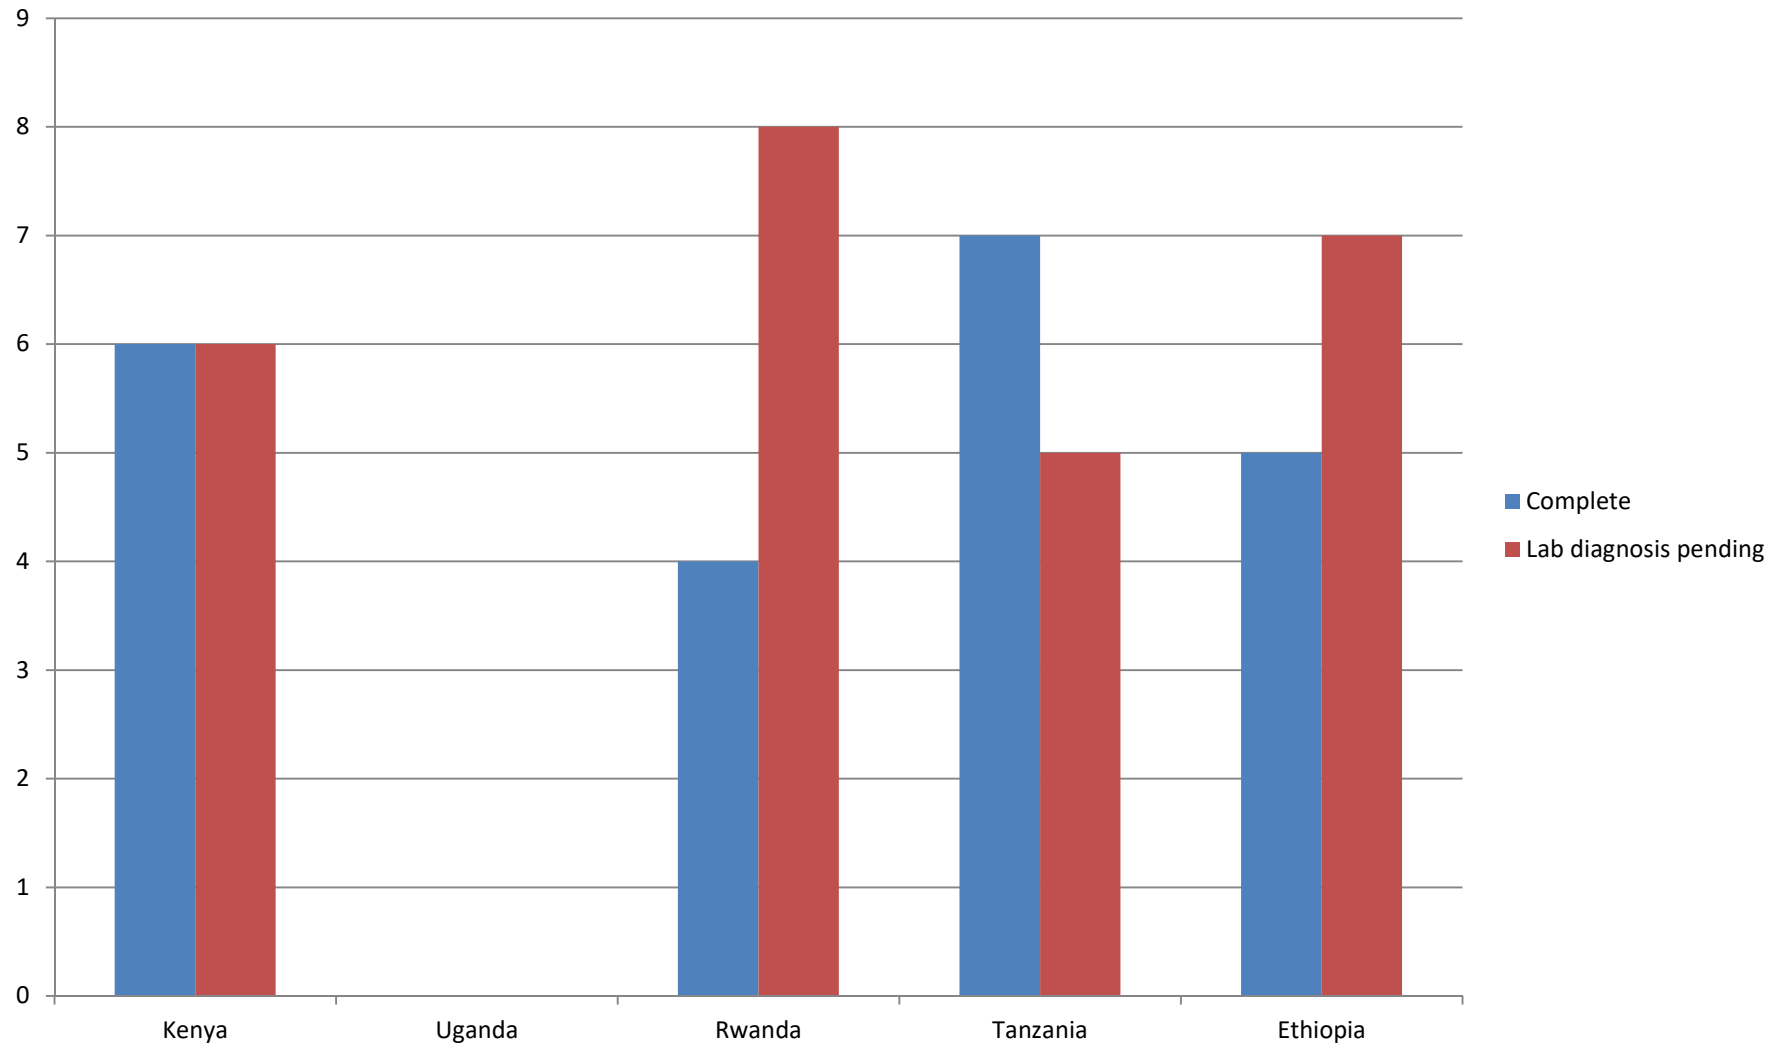

SARE Recap

Country Scores

- Kenya – 0,5
- Ethiopia – 0,5
- Tanzania – 1,5
- Rwanda – 0

COUNTRY FREE FROM DOG-TRANSMITTED RABIES

COUNTRY ENDEMIC FOR DOG-TRANSMITTED RABIES

Legislation

Data collection and analysis

Laboratory Diagnosis

Information, Education and communication

Prevention and Control

Dog population management

Cross cutting issues

Total Activities pending and complete