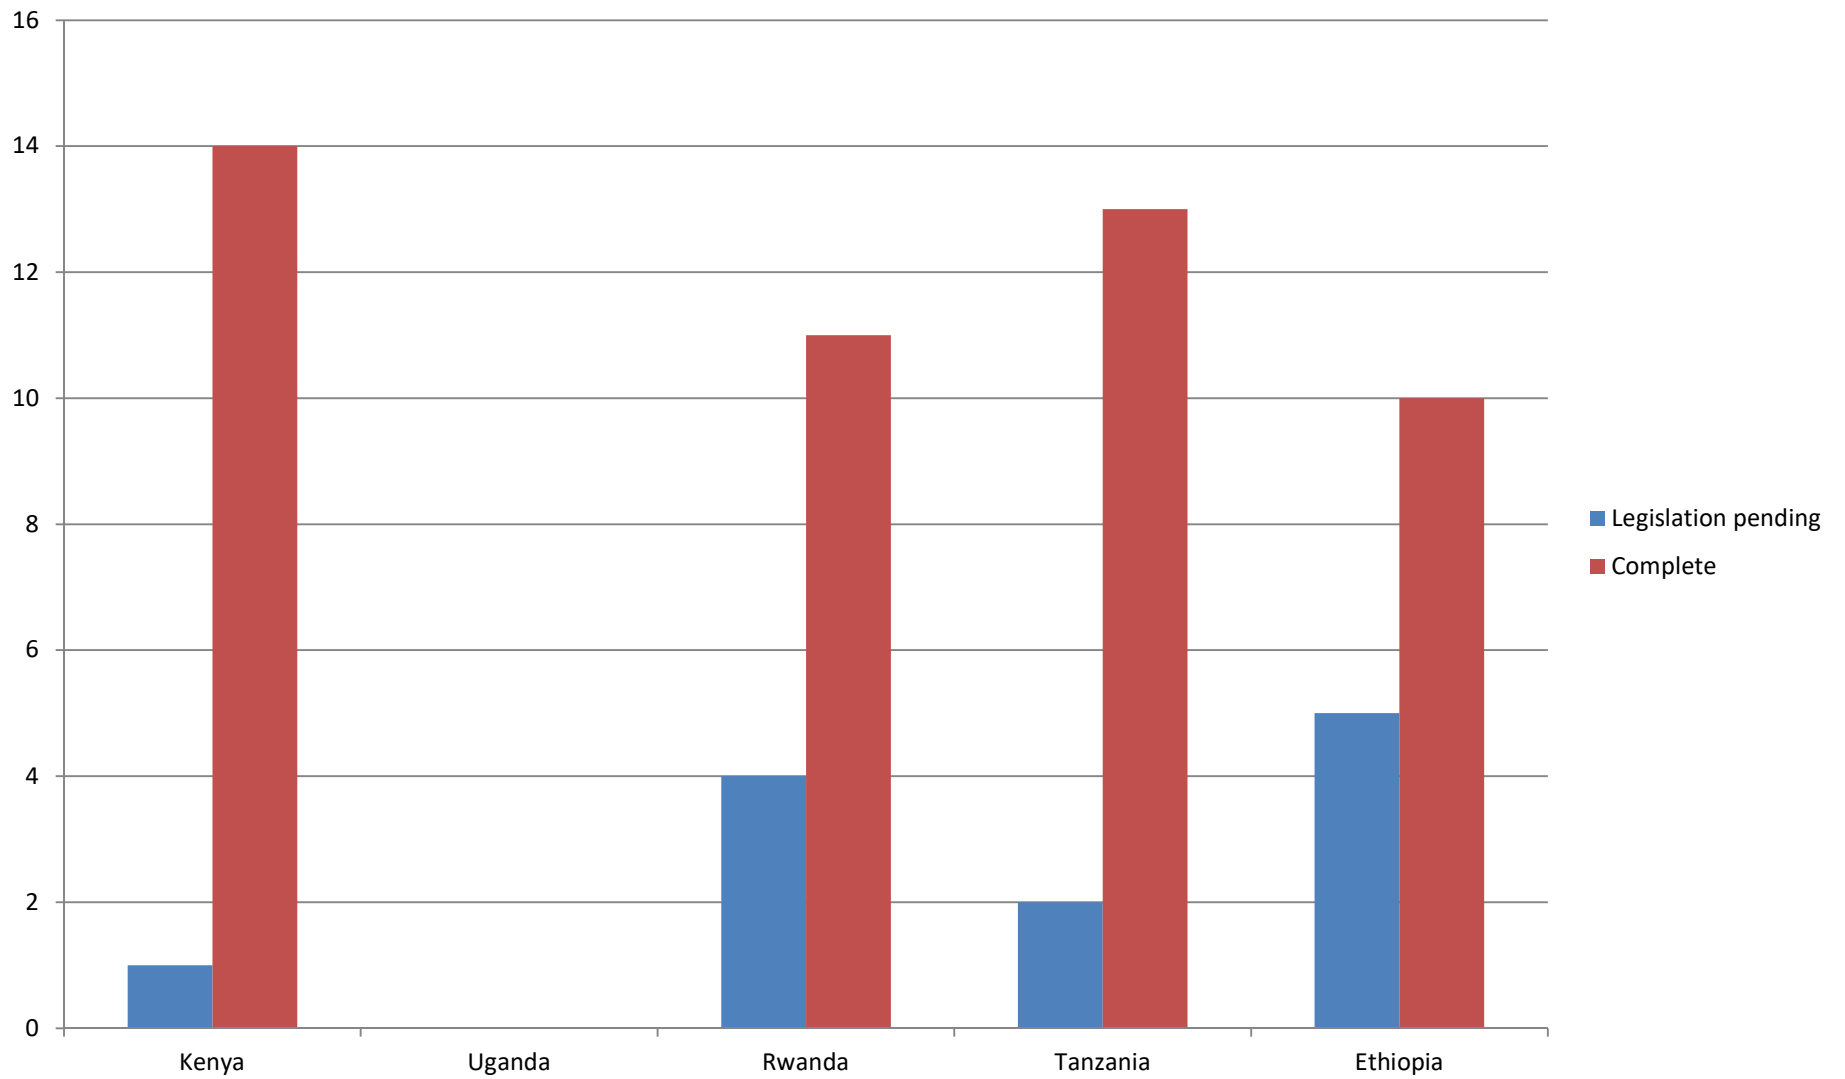

SARE Recap

Country Scores

- Kenya – 0,5
- Ethiopia – 0,5
- Tanzania – 1,5
- Rwanda – 0

COUNTRY FREE FROM DOG-TRANSMITTED RABIES

COUNTRY ENDEMIC FOR DOG-TRANSMITTED RABIES

Legislation

Data collection and analysis

Laboratory Diagnosis

Information, Education and communication

Prevention and Control

Dog population management

Cross cutting issues

Total Activities pending and complete