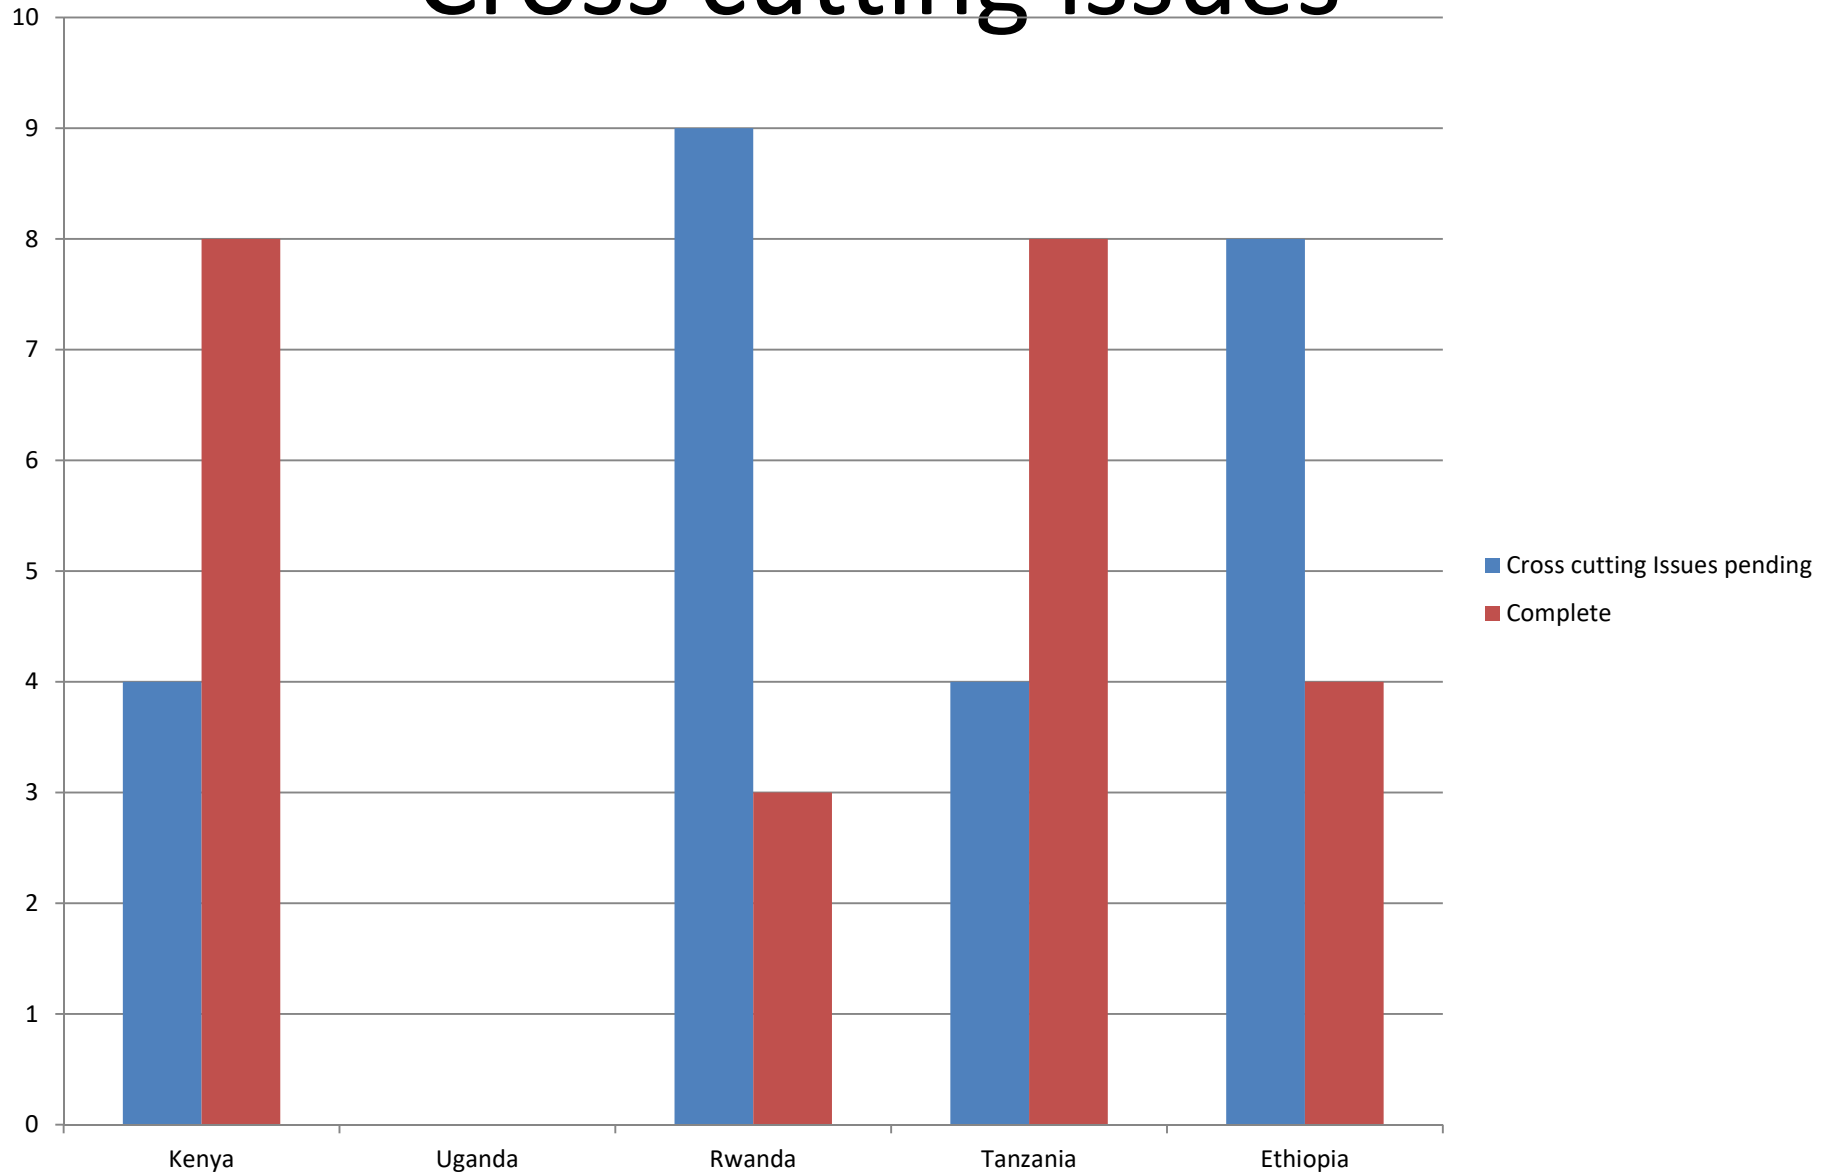

SARE Recap

Country Scores

- Kenya – 0,5
- Ethiopia – 0,5
- Tanzania – 1,5
- Rwanda – 0

COUNTRY FREE FROM DOG-TRANSMITTED RABIES

COUNTRY ENDEMIC FOR DOG-TRANSMITTED RABIES

Legislation

Data collection and analysis

Laboratory Diagnosis

Information, Education and communication

Prevention and Control

Dog population management

Cross cutting issues

Total Activities pending and complete