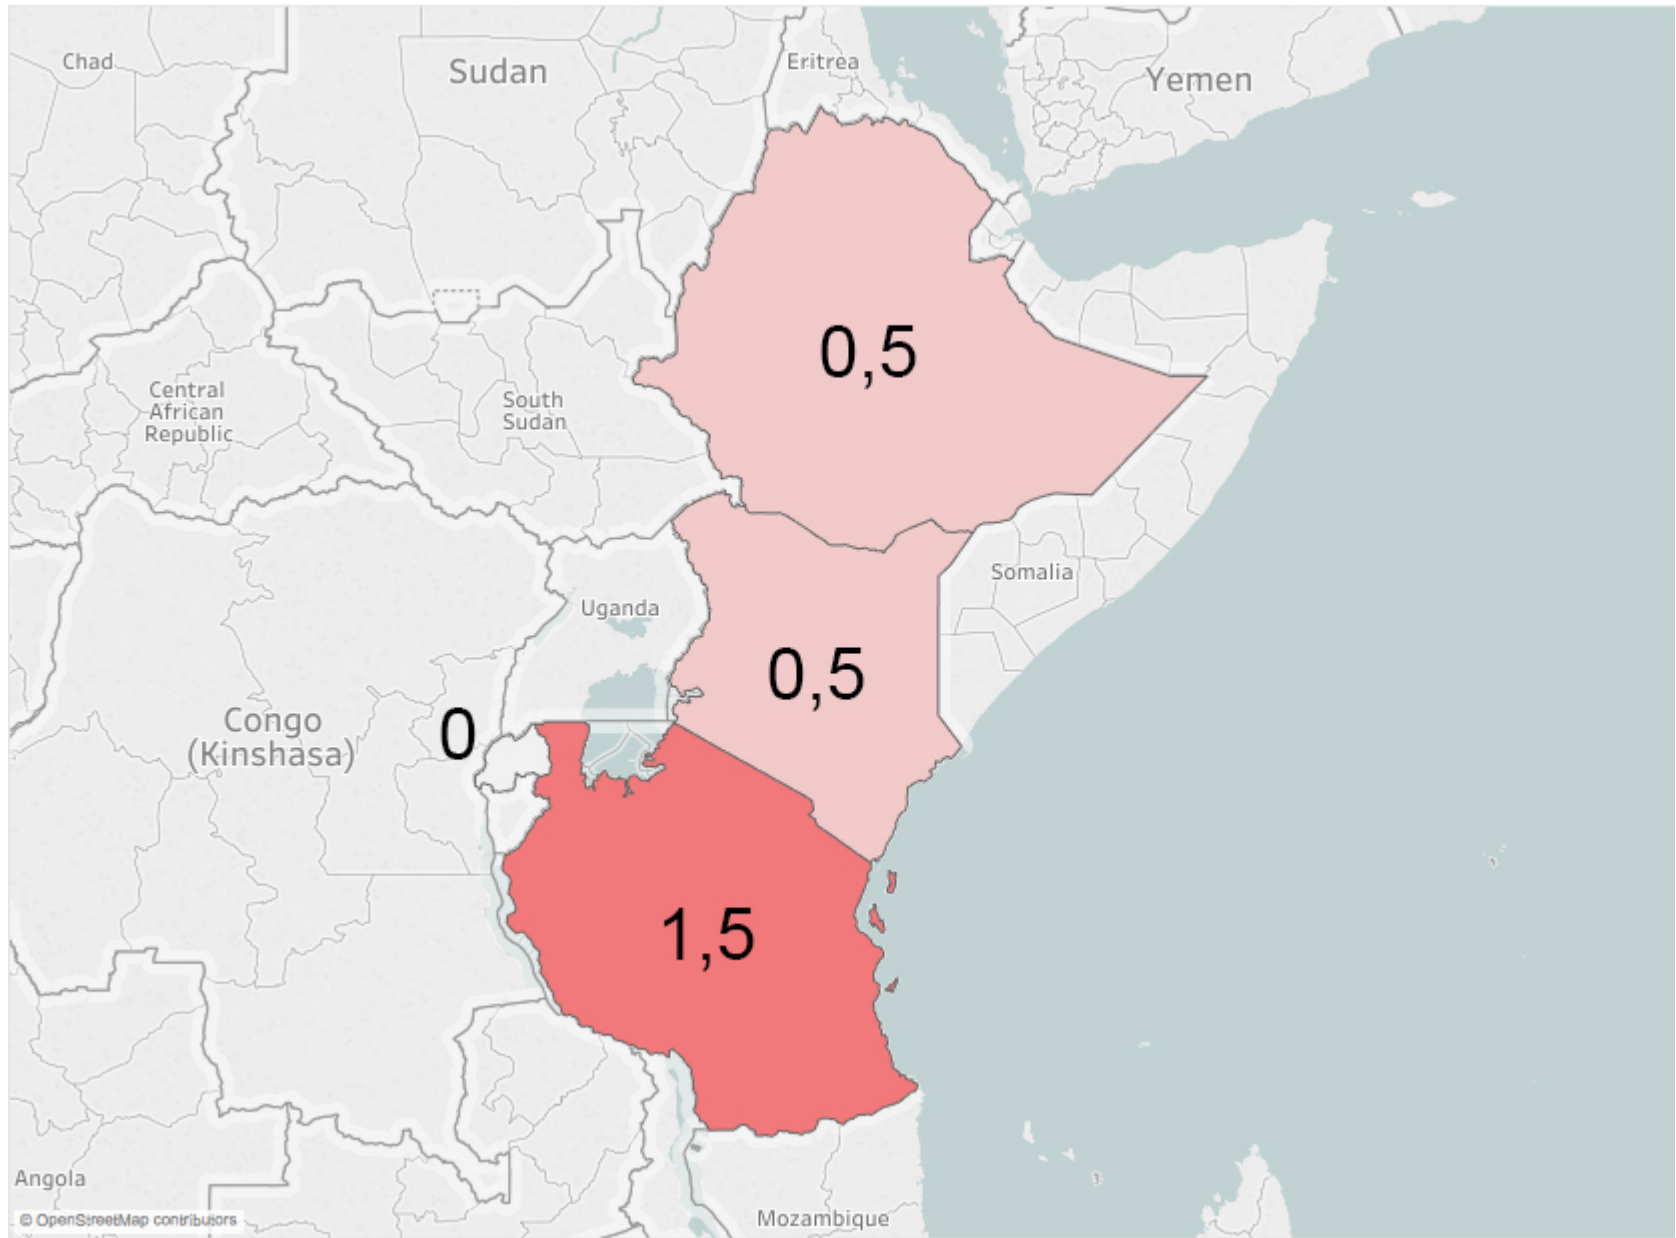

SARE Recap

Country Scores

- Kenya – 0,5
- Ethiopia – 0,5
- Tanzania – 1,5
- Rwanda – 0

COUNTRY FREE FROM DOG-TRANSMITTED RABIES

COUNTRY ENDEMIC FOR DOG-TRANSMITTED RABIES

Legislation

Data collection and analysis

Laboratory Diagnosis

Information, Education and communication

Prevention and Control

Dog population management

Cross cutting issues

Total Activities pending and complete