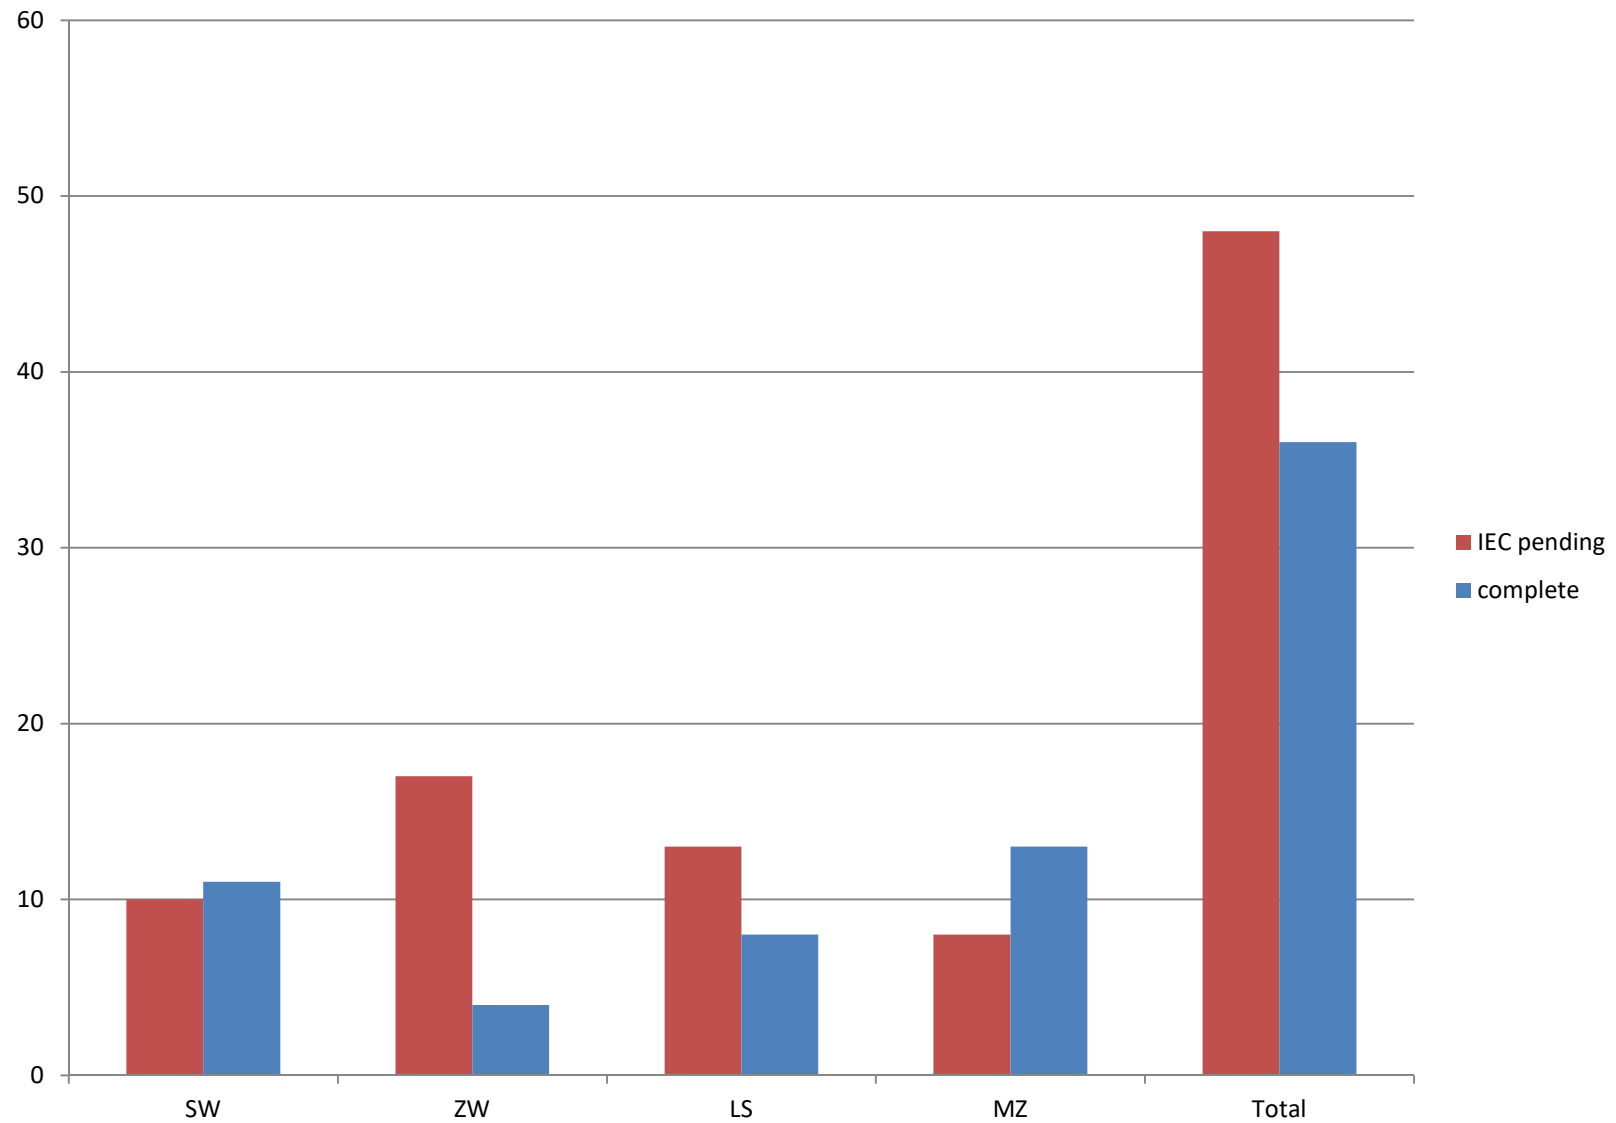

Information, Education and communication