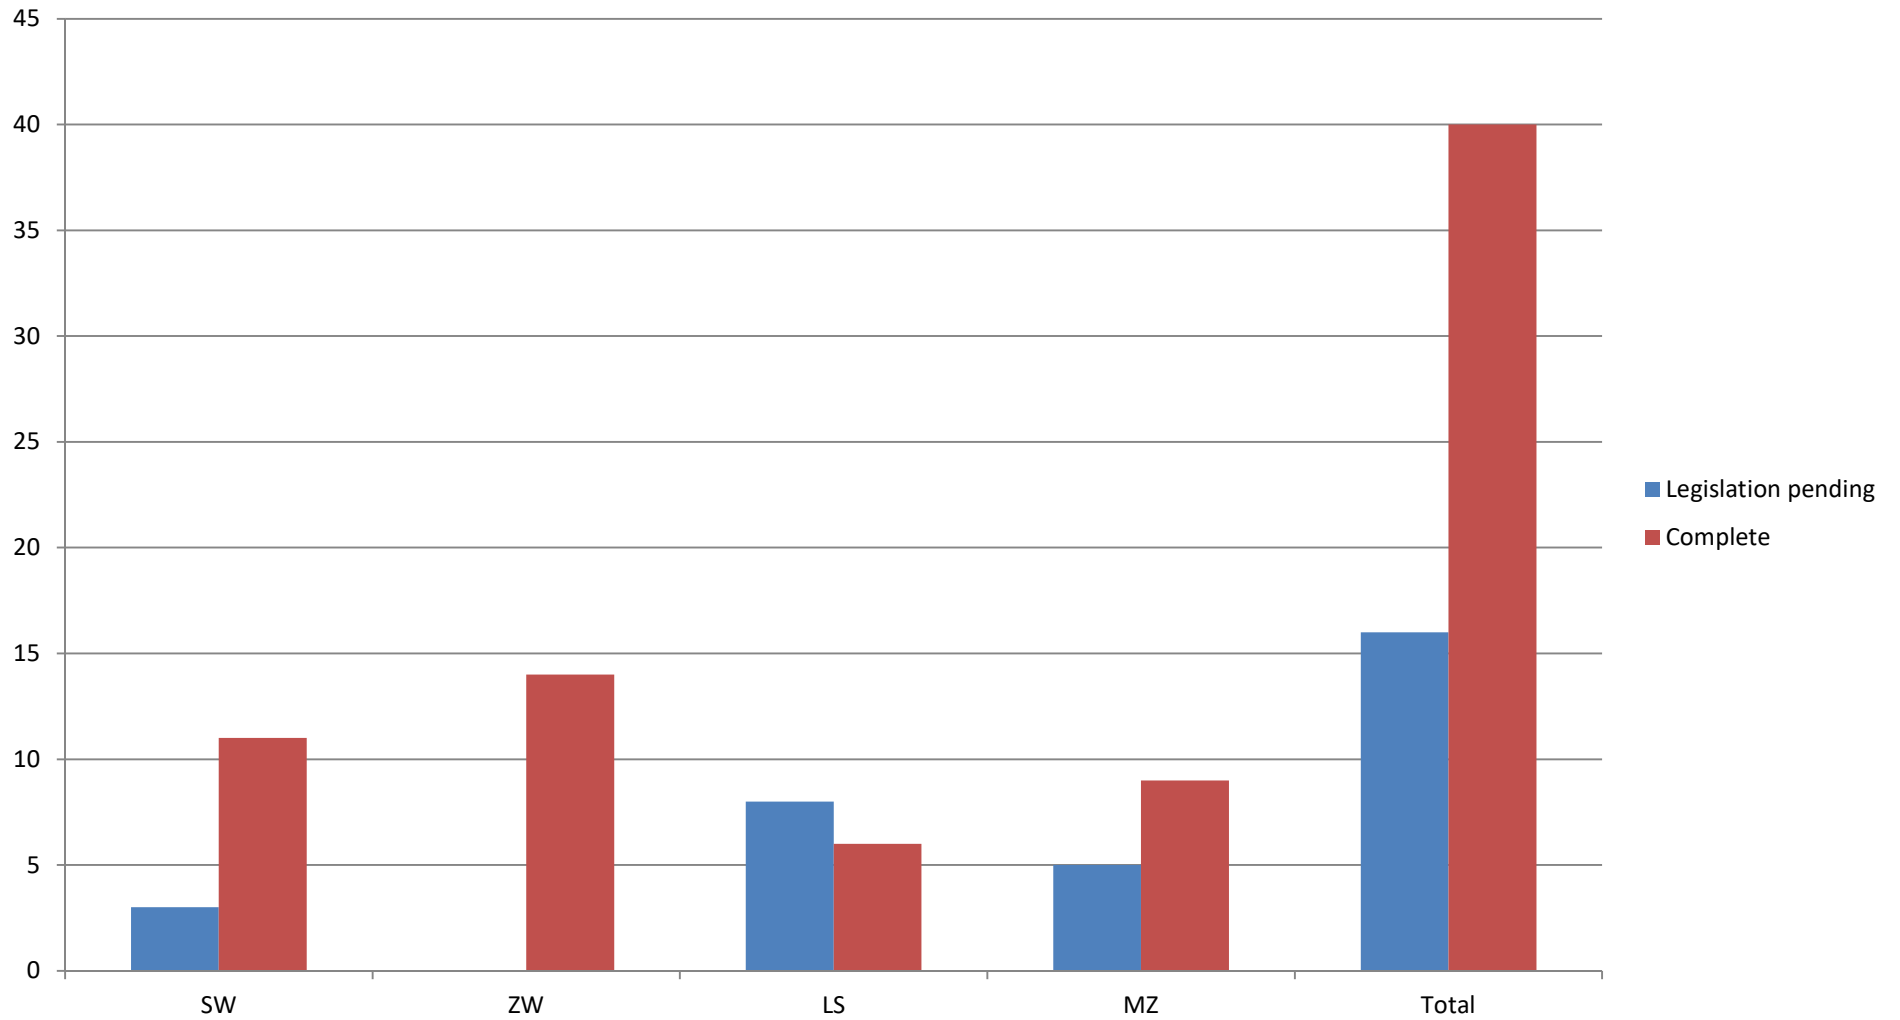

Legislation