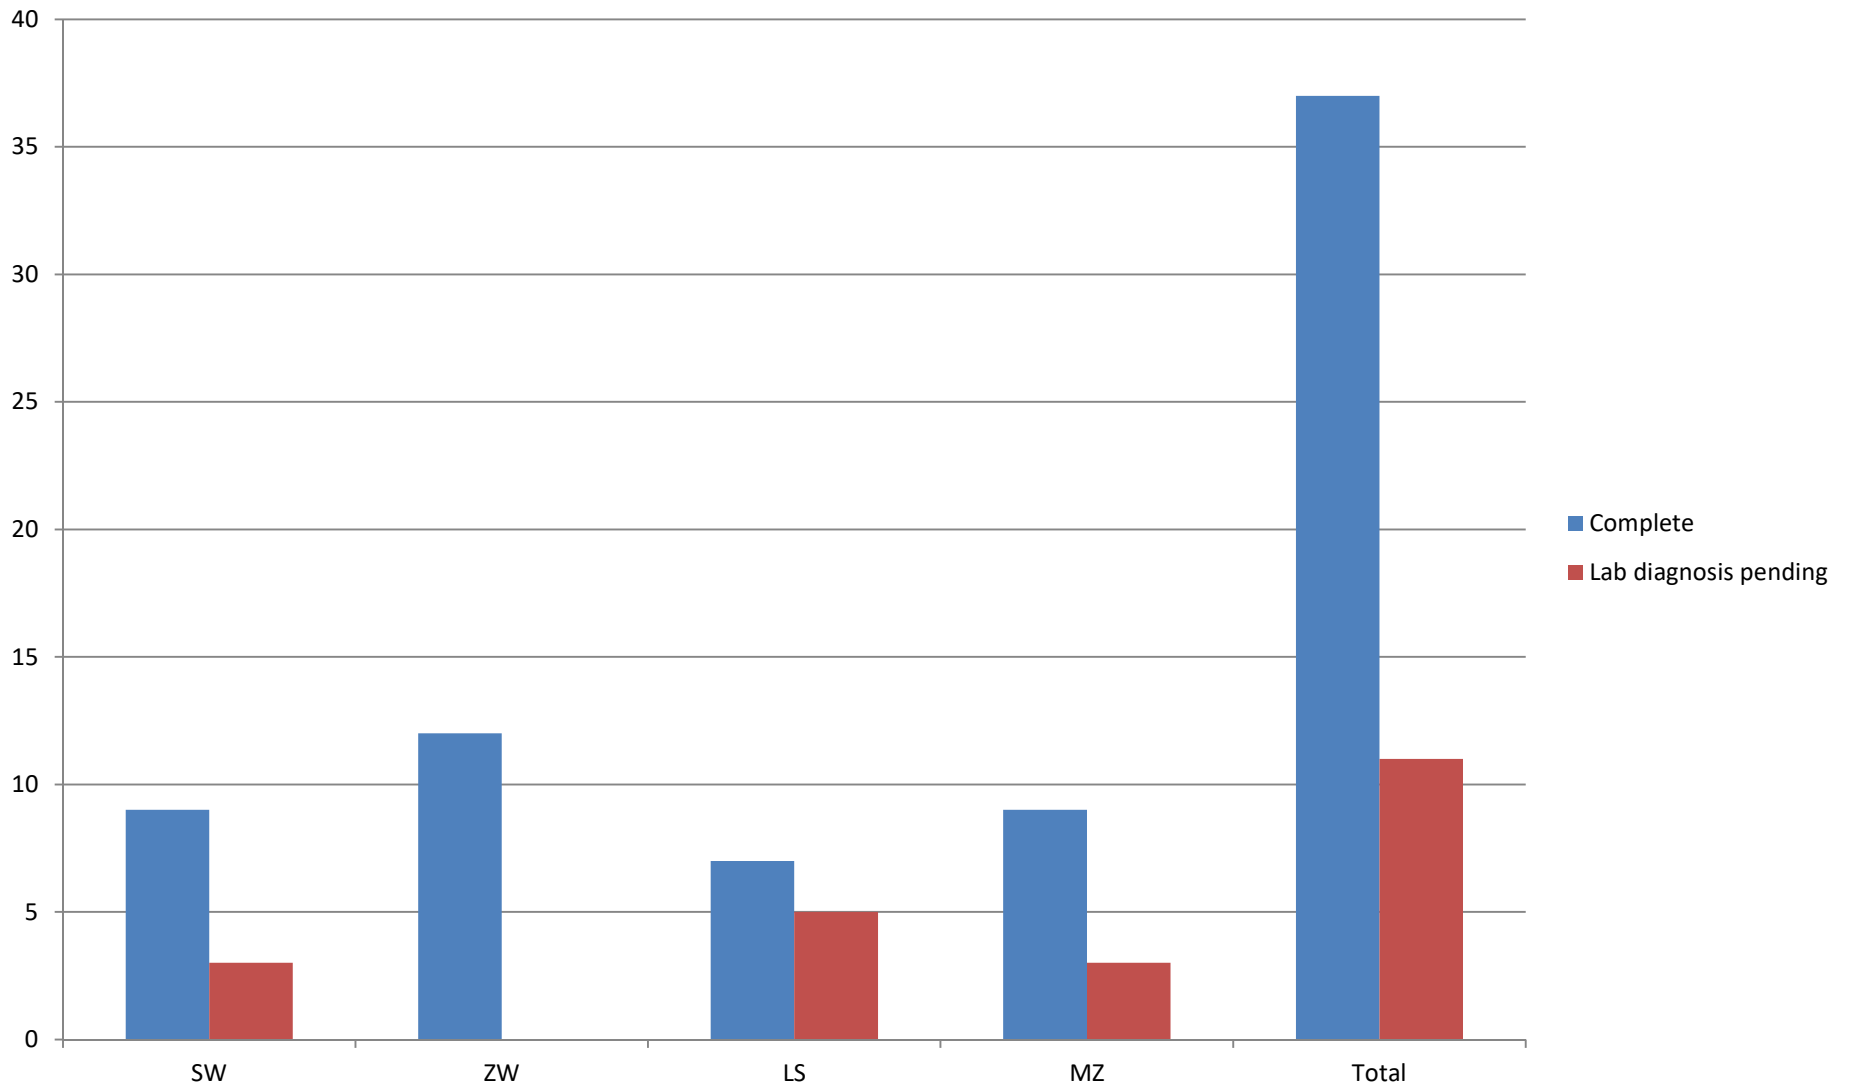

Laboratory Diagnosis