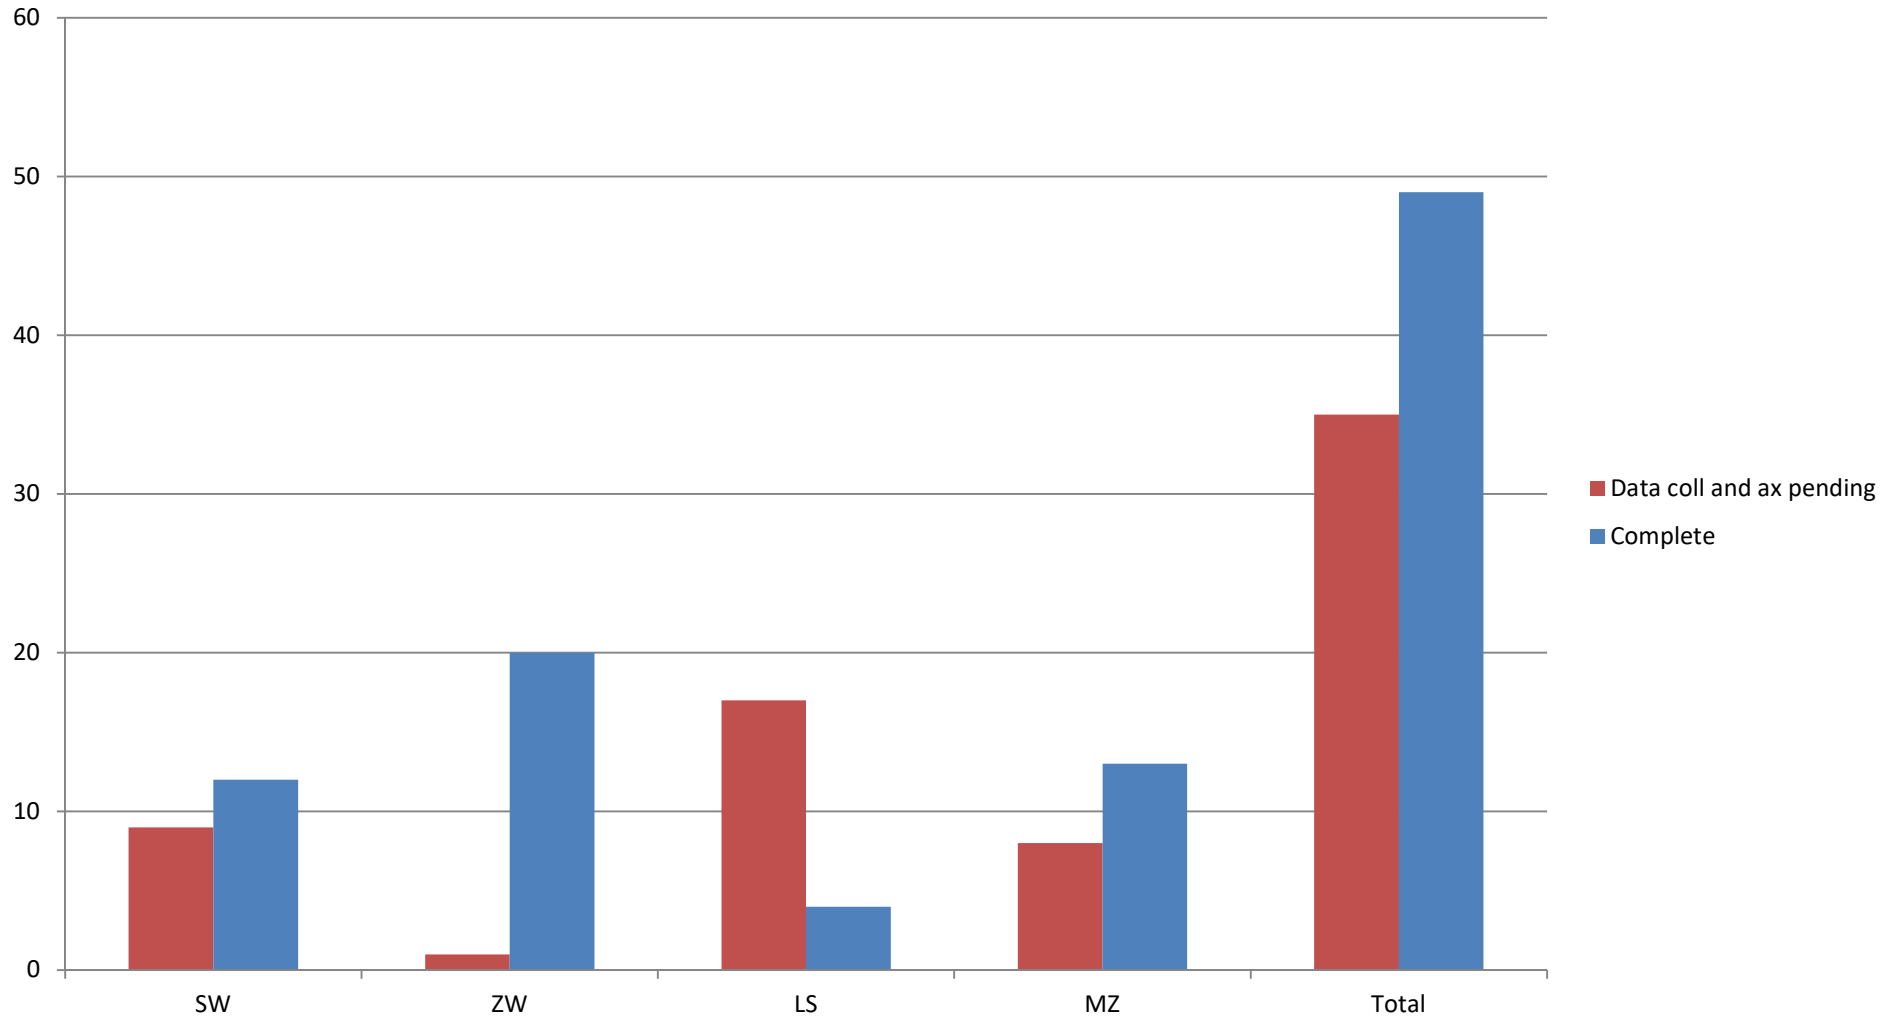

Data collection and analysis